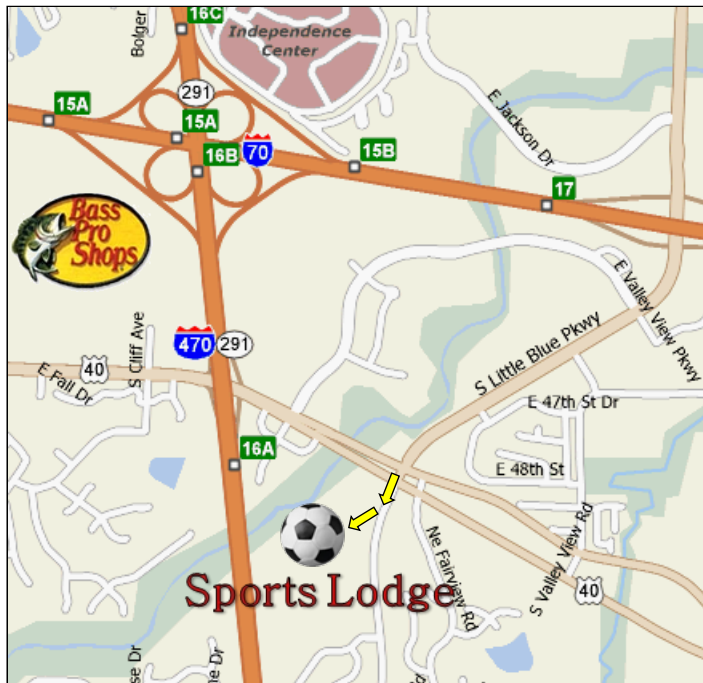

19310 E. 50th Terrace
Independence, MO 64055
www.kcsportslodge.com
info@kcsportslodge.com

The Sports Lodge is located south of I-70 to the southeast of the 40 Hwy & M-291 interchange.

From the East: Exit from I-70 onto Little Blue Parkway and turn left (south). Continue on Little Blue Parkway past 40 Hwy and turn right on East 50th Terrace.

From the West: Exit from I-70 onto southbound M-291/I-470 and stay in the right (on/off ramp) lane to immediately exit from M-291/I-470 onto 40 Hwy. Turn left (east) on 40 Hwy. Turn right (south) on Little Blue Parkway. Turn right on East 50th Terrace.

From the North: Exit from southbound M-291/I-470 onto 40 Hwy. Turn left (east) on 40 Hwy. Turn right (south) on Little Blue Parkway. Turn right on East 50th Terrace.

From the South: Exit from northbound M-291/I-470 onto 40 Hwy. Turn right (east) on 40 Hwy. Turn right (south) on Little Blue Parkway. Turn right on East 50th Terrace.